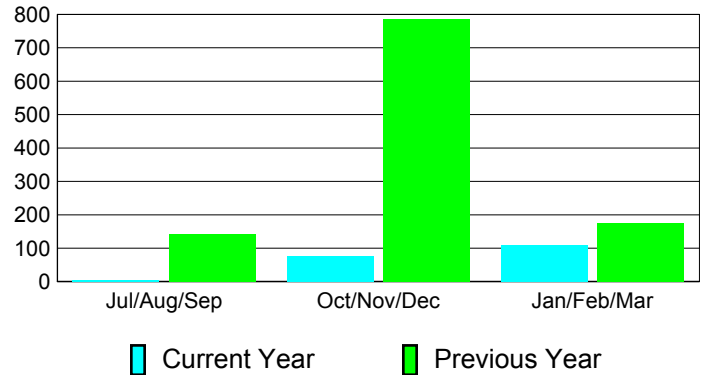

Membership Results
2010-2011

Membership
2009-2010

Month	Net Memb Goal	Actual New Memb	Actual Dropped Memb	Gain/Loss of Memb	Gain/Loss of Memb
Jul/Aug/Sep	355	18	-13	5	141
Oct/Nov/Dec	330	131	-56	75	786
Jan/Feb/Mar	118	295	-185	110	175
Totals	803	444	-254	190	1102

Membership Results 2010-2011

Goal, New, Dropped, Gain/Loss

Comparison of Membership Gain/Loss

Current Year Compared to the Previous Year

Gender Comparison 2010-2011

Jul/Aug/Sep

Oct/Nov/Dec

Jan/Feb/Mar