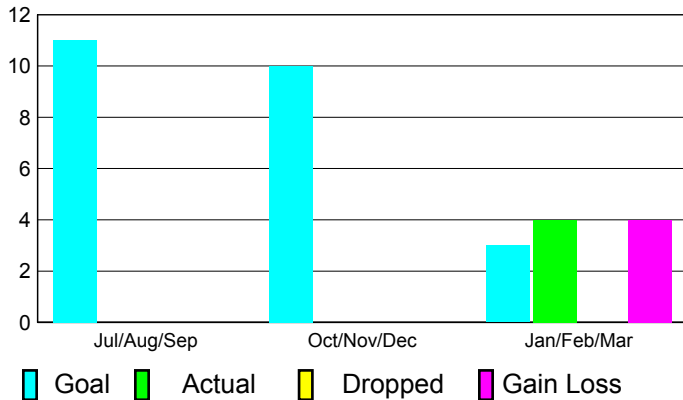

2010-2011 GMT Reports for District (or Undistricted) **District 382**

GMT: **PAUL CHOR HO FAN**

Location: **CHINA**

GMT CA: **5**

CLUBS

Club Results
2010-2011

Clubs
2009-2010

Month	New Club Goal	Actual New Clubs	Actual Dropped Clubs	Gain/Loss of Clubs	Gain/Loss of Clubs
Jul/Aug/Sep	11	0	0	0	6
Oct/Nov/Dec	10	0	0	0	32
Jan/Feb/Mar	3	4	0	4	4
Totals	24	4	0	4	42

Club Results 2010-2011

Goal, New, Dropped, Gain/Loss

Comparison of Club Gain/Loss

Current Year Compared to the Previous Year

YTD Status Quo Clubs 2010-2011

Status Quo Clubs Compared to Status Quo Members

MEMBERSHIP