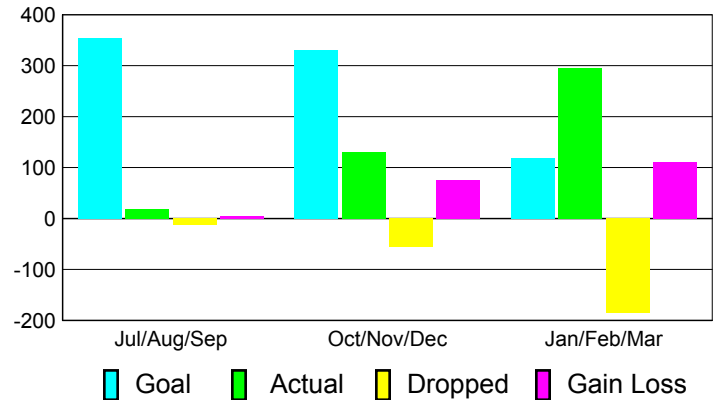

Membership Results 2010-2011

Goal, New, Dropped, Gain/Loss

Comparison of Membership Gain/Loss

Current Year Compared to the Previous Year