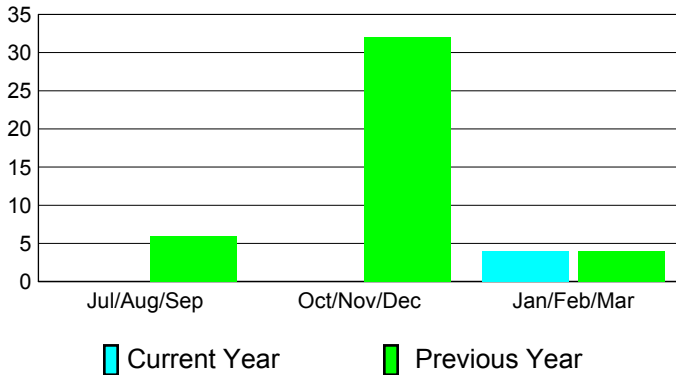

2010-2011 GMT Reports for District (or Undistricted) **District 382**

GMT: **PAUL CHOR HO FAN**

Location: **CHINA**

GMT CA: **5**

CLUBS

Club Results
2010-2011

Clubs
2009-2010

Month	New Club Goal	Actual New Clubs	Actual Dropped Clubs	Gain/Loss of Clubs	Gain/Loss of Clubs
Jul/Aug/Sep	11	0	0	0	6
Oct/Nov/Dec	10	0	0	0	32
Jan/Feb/Mar	3	4	0	4	4
Totals	24	4	0	4	42

Club Results 2010-2011

Goal, New, Dropped, Gain/Loss

Comparison of Club Gain/Loss

Current Year Compared to the Previous Year

YTD Status Quo Clubs 2010-2011

Status Quo Clubs Compared to Status Quo Members

MEMBERSHIP